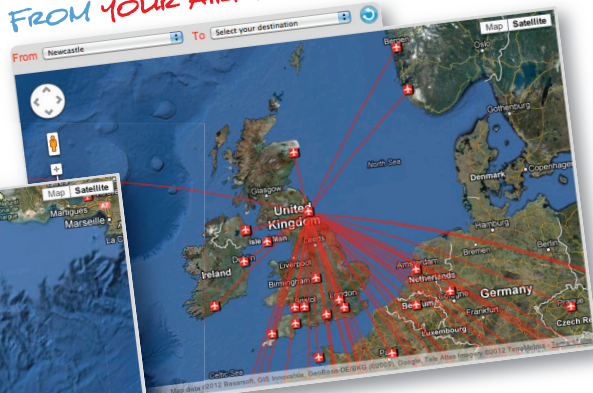

Travref provides comprehensive travel information for the UK and Ireland.

SHOW YOUR CUSTOMERS
THE EASIEST ROUTE...

FROM THE UK TO YOUR COUNTRY

FROM THE UK TO YOUR PROPERTIES

FROM YOUR AIRPORT TO THE WORLD

Your Holidays and Properties

Your locations are pinned to an interactive Google map using your logo
The nearest airports, ports and international train stations are displayed
Clicking them instantly displays all their scheduled routes to the UK and Ireland
Clients will book once they see how easy it is to reach you
They save time and money by booking direct with each travel company via your website

You Choose:

- The map size and style that best fits your website
- As many maps as you need - one map for all locations, or one for each
- A unique marketing message for every location

Your Airport

Show every scheduled route from your airport using a customised interactive Google map
Charter destinations can be included
Additional information for each route can be shown in a neat pop-up message if required
Official visa, health and Foreign Office information automatically linked for each destination worldwide
We update the map and destination list so you don't have to
Forward route searches either to the airline direct or to your own booking engine

Your Country

Show every scheduled air, sea and international rail route to your country from the UK and Ireland using a customised interactive Google map
We update the map and destination list so you don't have to
Clients can book direct with travel companies via your website
Includes official visa, health, and Foreign Office information links for your country