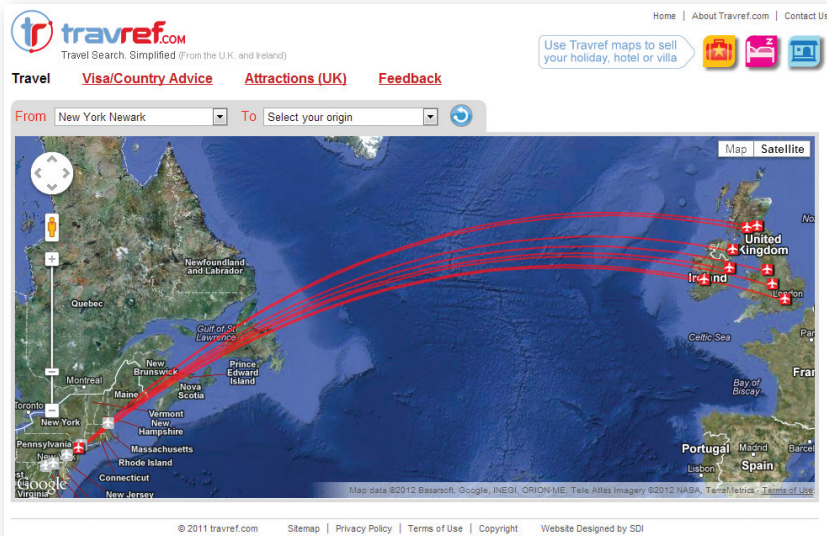

LET YOUR CUSTOMERS
FIND YOU...

USING THE
SHORTEST ROUTE

Generate More Sales

By showing how easy it is to reach you

Automatically Updated

We update the information so you don't have to

The Quickest Routes by Air, Sea or Rail

All displayed in as little as one click

Visa Information & More

Visa, health and airport information

Your Map, on Your Website

Your locations, your view, your logo

Official Information

No 3rd party suppliers, no bias

Travref provides comprehensive travel information for the UK and Ireland.

SHOW YOUR CUSTOMERS
THE EASIEST ROUTE...

FROM THE UK TO YOUR COUNTRY

FROM THE UK TO YOUR PROPERTIES

FROM YOUR AIRPORT TO THE WORLD

Your Holidays and Properties

Your locations are pinned to an interactive Google map using your logo
The nearest airports, ports and international train stations are displayed
Clicking them instantly displays all their scheduled routes to the UK and Ireland
Clients will book once they see how easy it is to reach you
They save time and money by booking direct with each travel company via your website